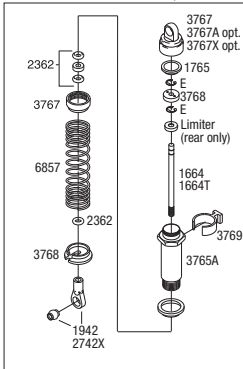

SLASH 4x4

Front Assembly

Shock Assembly

See Parts List for a complete listing of optional accessories.

Every attempt has been made to ensure the accuracy of this drawing, however Traxxas cannot be held responsible for typographical or other errors.

REV 100414-R02

Specifications on this page are subject to change without notice.