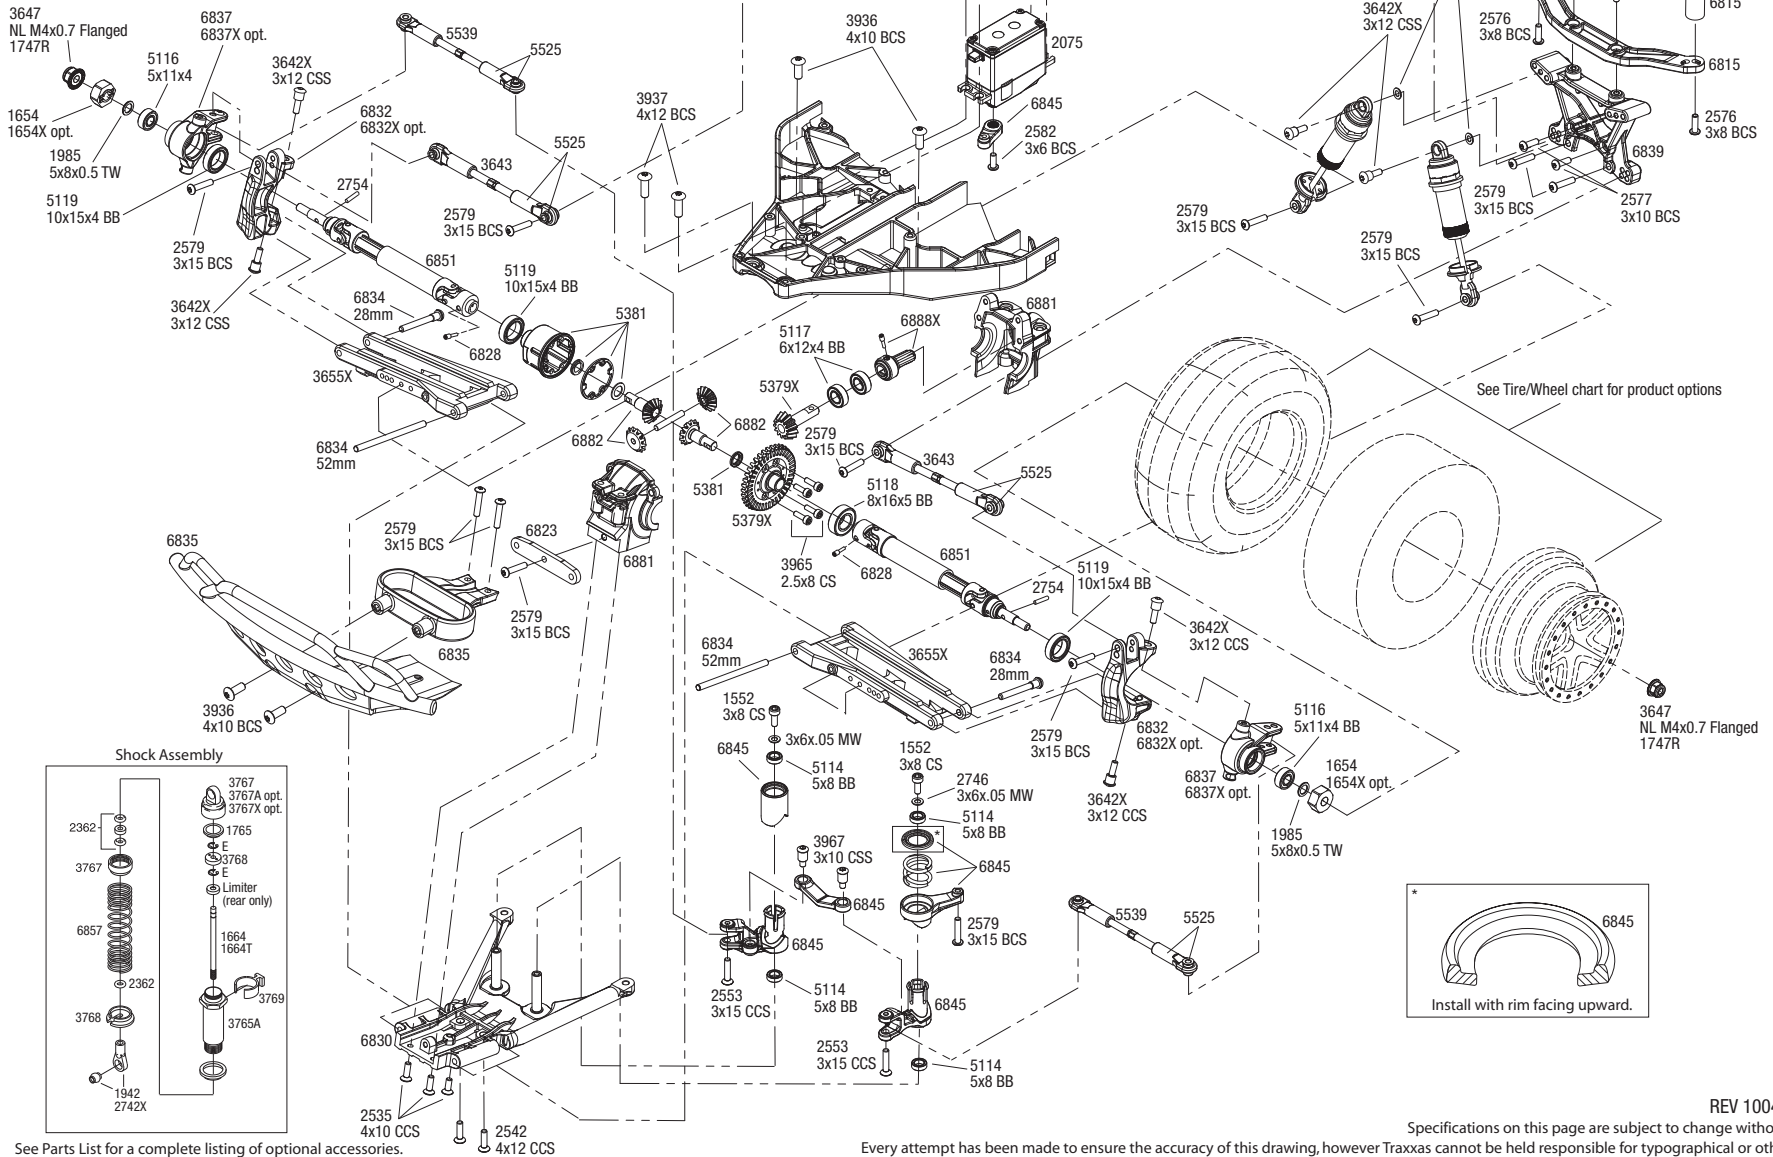

SLASH 4x4

Front Assembly

Shock Assembly

See Parts List for a complete listing of optional accessories.

Every attempt has been made to ensure the accuracy of this drawing, however Traxxas cannot be held responsible for typographical or other errors.

REV 100414-R02

Specifications on this page are subject to change without notice.