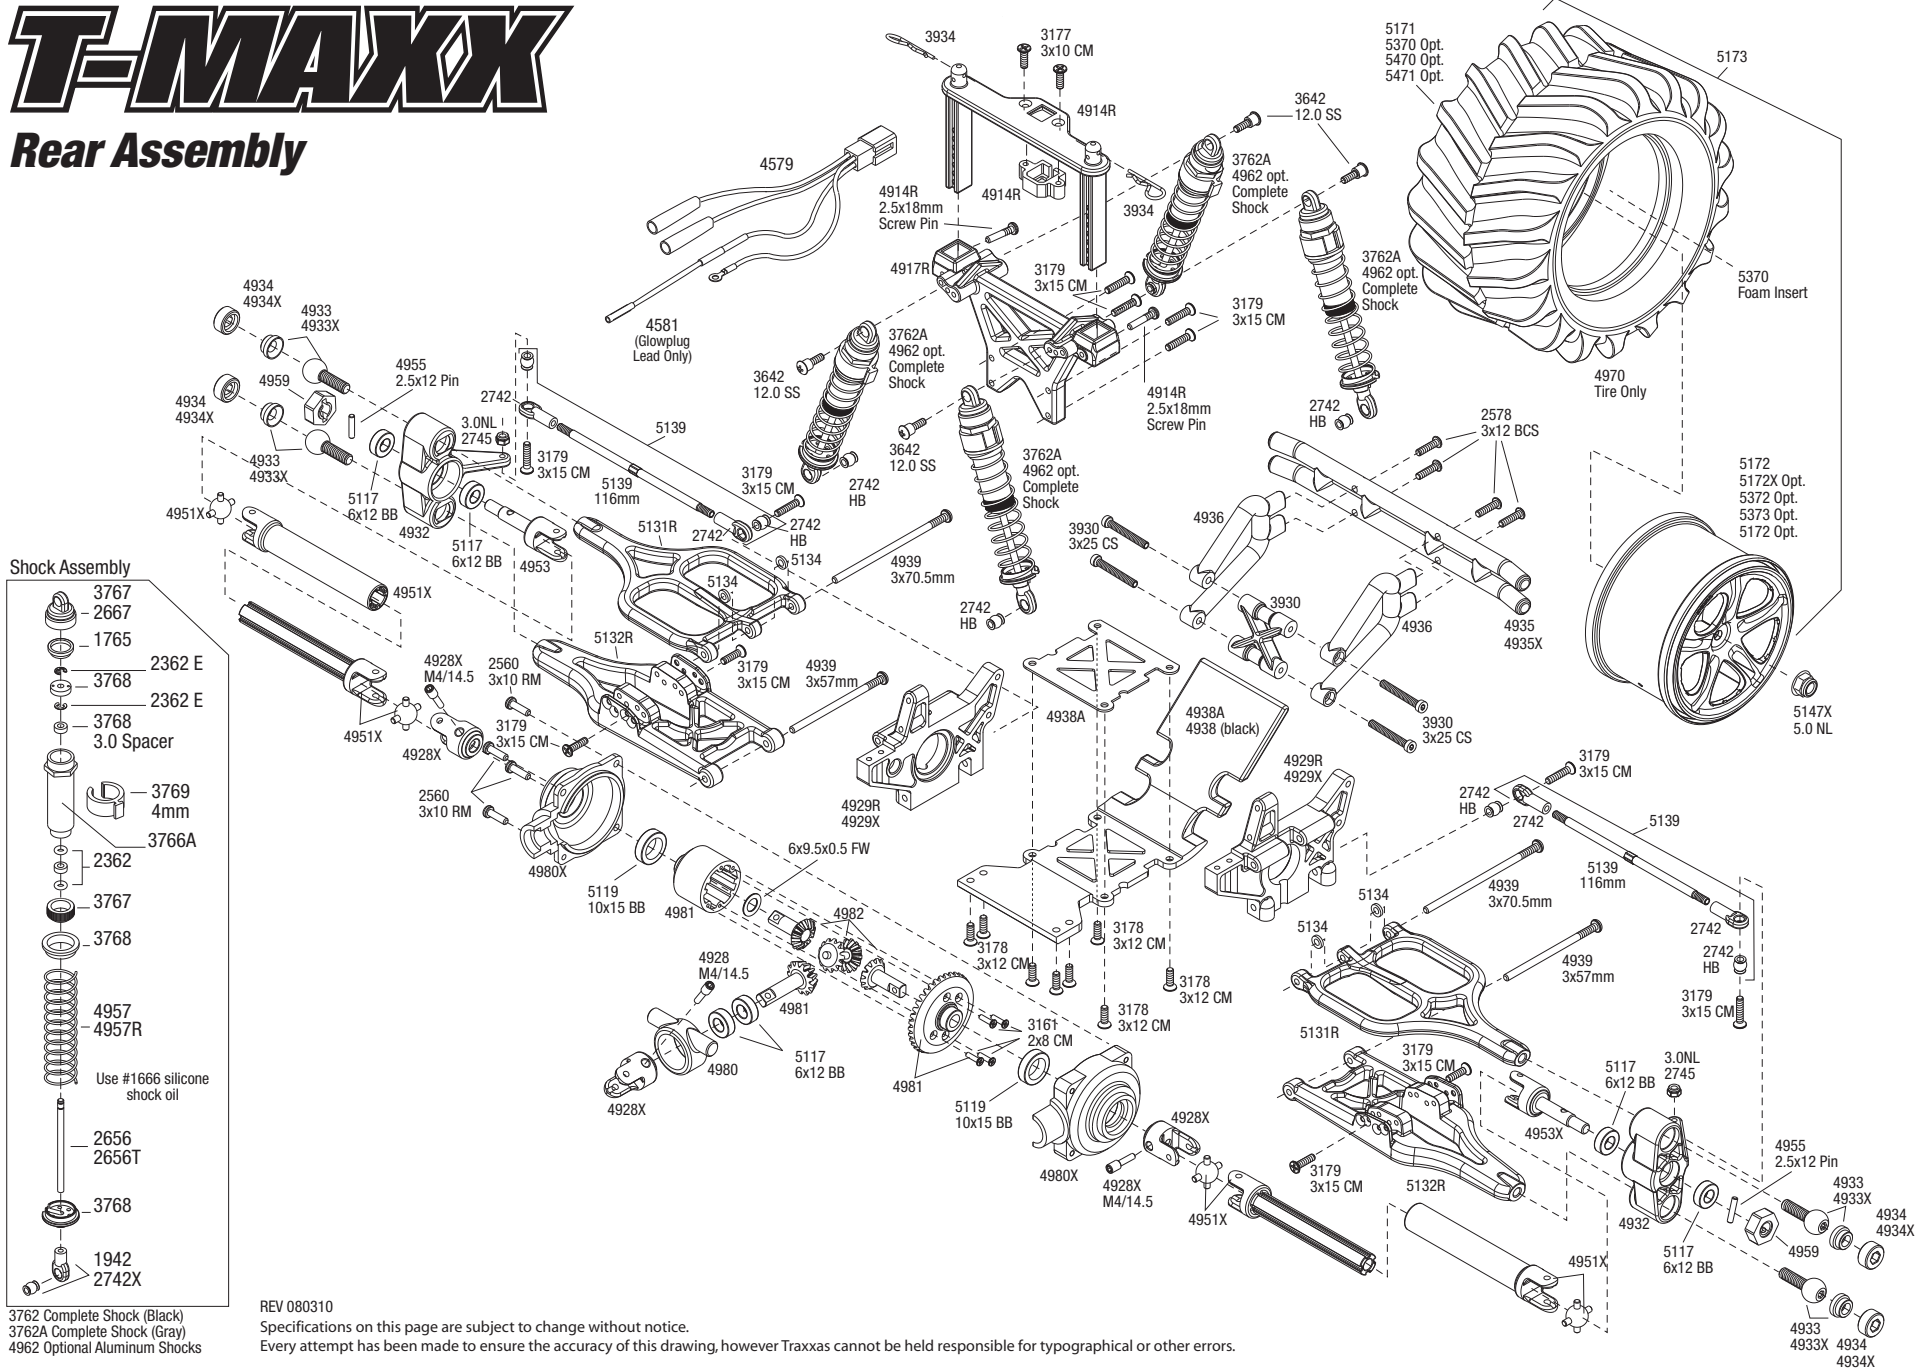

T-MAXX

Rear Assembly

REV 080310

Specifications on this page are subject to change without notice.

Every attempt has been made to ensure the accuracy of this drawing, however Traxxas cannot be held responsible for typographical or other errors.