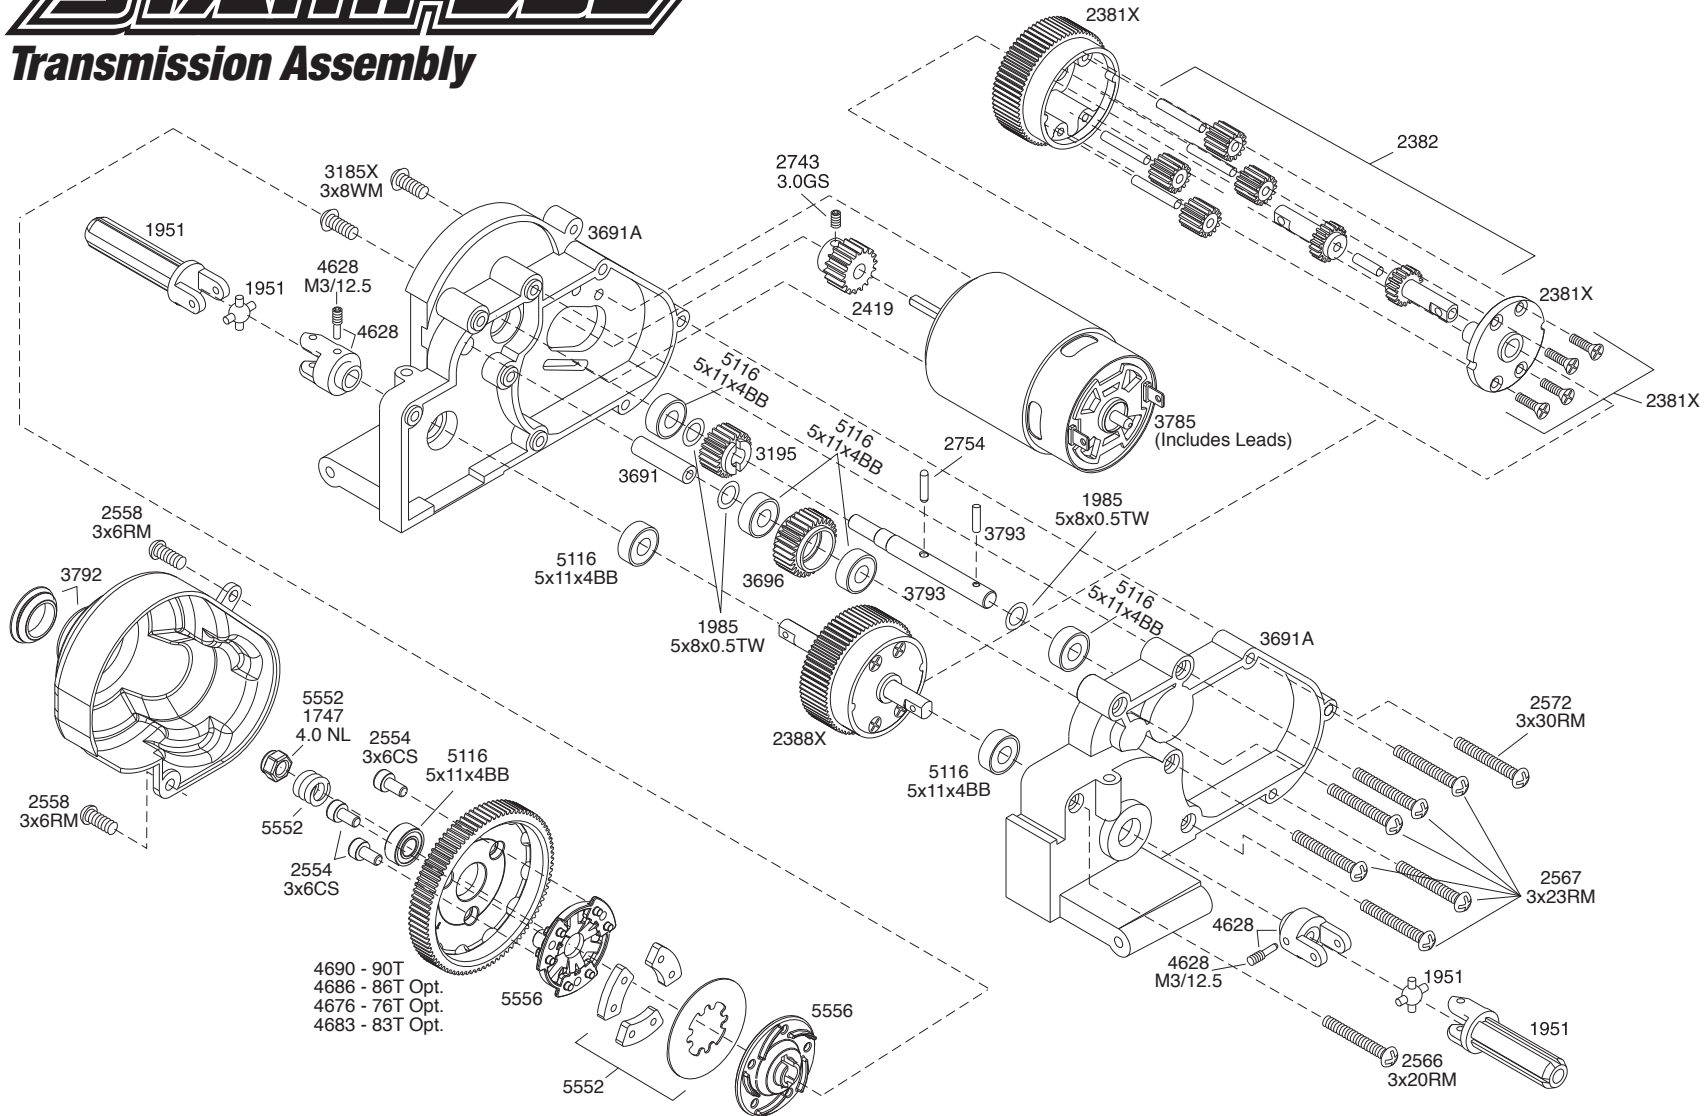

STAMPEDE

Transmission Assembly

REV 081119

Specifications on this page are subject to change without notice.

Every attempt has been made to ensure the accuracy of this drawing, however Traxxas cannot be held responsible for typographical or other errors.