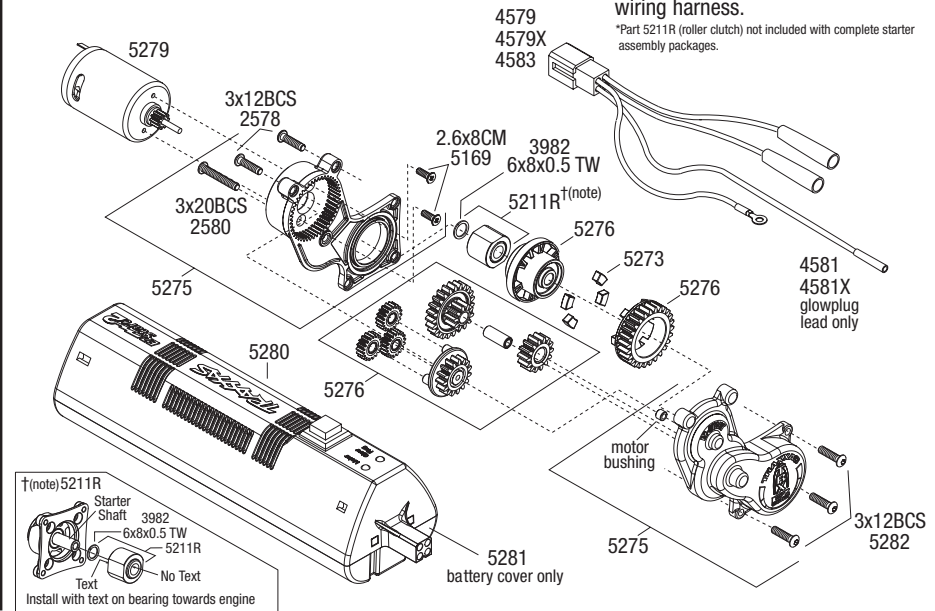

Crankshaft Assembly

Air Filter Assembly

Pull Start Assembly

Exhaust Assembly

EZ-Start Assembly

5270R - Complete EZ-Start System. Includes drive unit, controller and wiring harness.

*Part 5211R (roller clutch) not included with complete starter assembly packages.