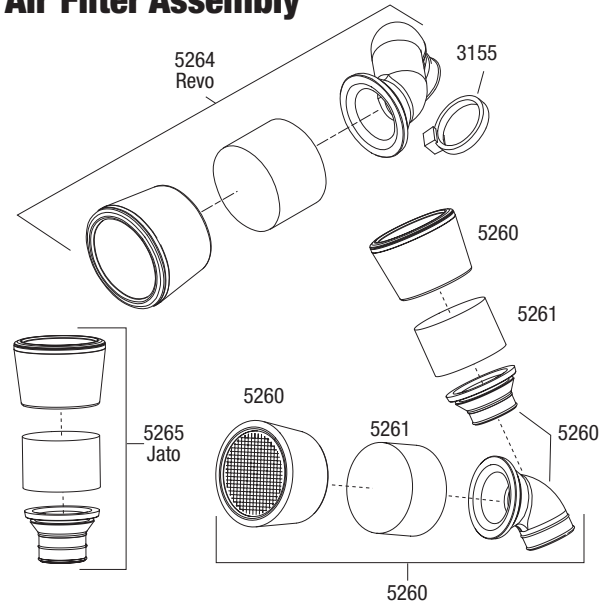

Crankshaft Assembly

Air Filter Assembly

Pull Start Assembly

Exhaust Assembly

EZ-Start Assembly

5270R - Complete EZ-Start System. Includes drive unit, controller and wiring harness.

*Part 5211R (roller clutch) not included with complete starter assembly packages.