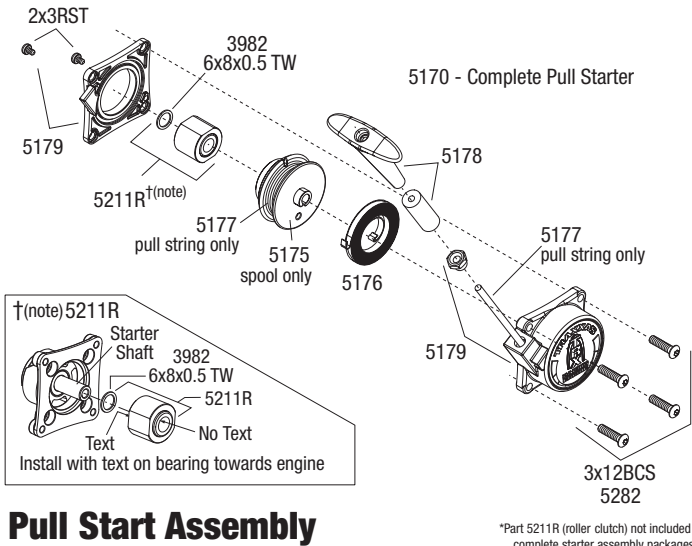

Crankshaft Assembly

Air Filter Assembly

Pull Start Assembly

Exhaust Assembly

EZ-Start Assembly

5270R - Complete EZ-Start System. Includes drive unit, controller and wiring harness.

*Part 5211R (roller clutch) not included with complete starter assembly packages.