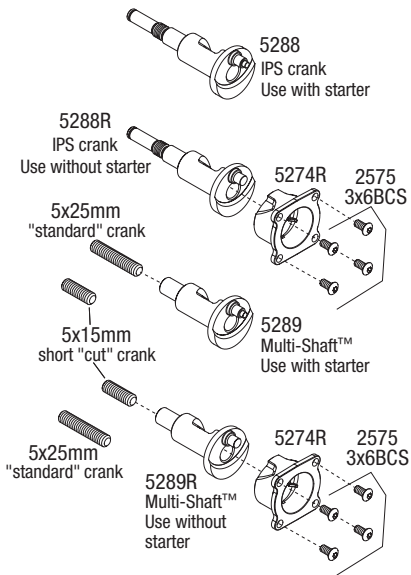

Crankshaft Assembly

Air Filter Assembly

Pull Start Assembly

Exhaust Assembly

EZ-Start Assembly

5270R - Complete EZ-Start System. Includes drive unit, controller and wiring harness.

*Part 5211R (roller clutch) not included with complete starter assembly packages.