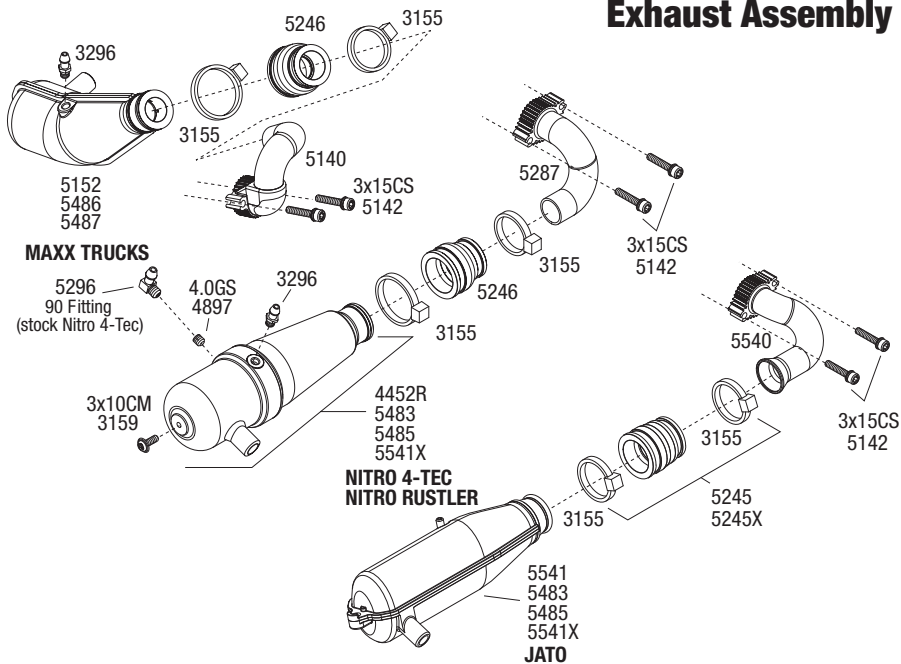

Crankshaft Assembly

Air Filter Assembly

Pull Start Assembly

Exhaust Assembly

EZ-Start Assembly

5270R - Complete EZ-Start System. Includes drive unit, controller and wiring harness.

*Part 5211R (roller clutch) not included with complete starter assembly packages.